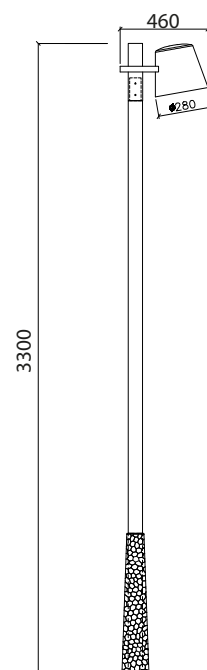

PRO	CRI ≥ 80	
AC100-277V 50/60Hz		3 Years

DIMENSION DRAW

Model:	Citta
Format:	Cylindrical
Location:	Exterior
Wattage:	30W
Materials:	Aluminum
Led Color:	3000K / 4000K / 6500K
Product Dimension:	460*H3300mm
IP Code:	65
Fixation:	Ground
CRI :	80
Lumen Output:	3975.1 LM
Frequency:	50/60 Hz